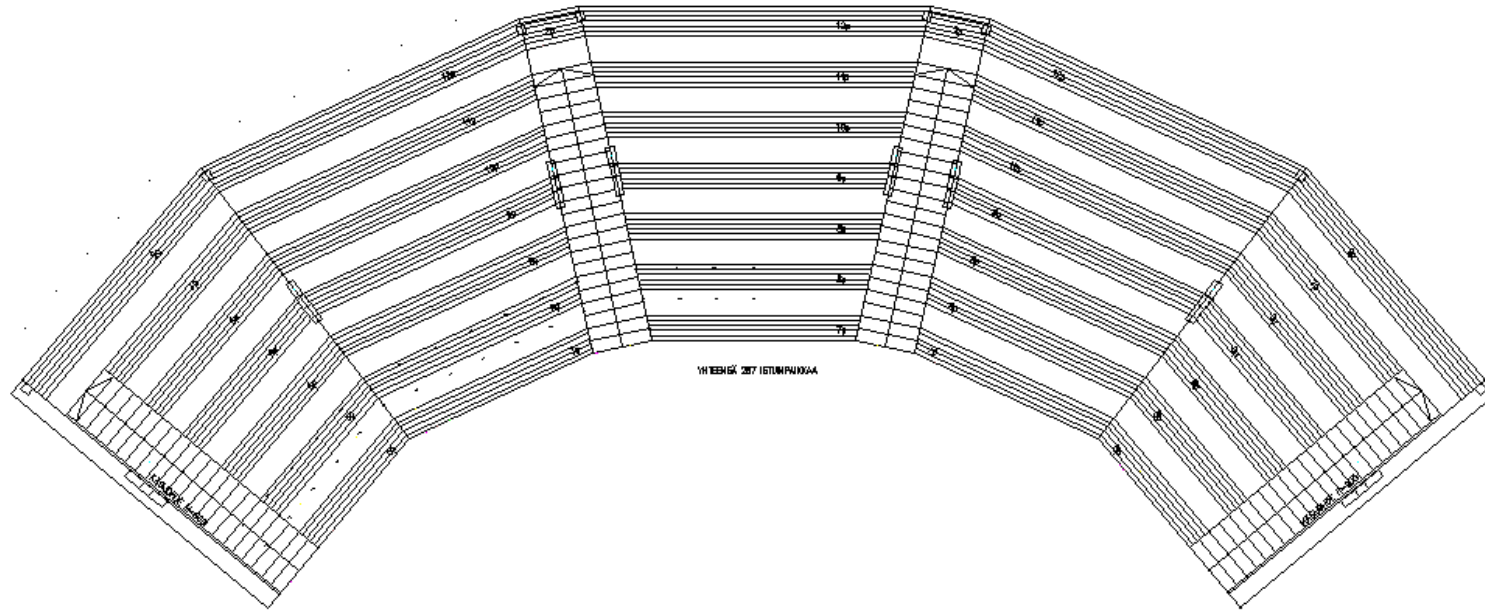

Näkymäkuva joelle päin

HUOMI! MALLINNUSKUVIIN EI OLE
KORJATTU ENSIMMÄISEN
YLEISSUUNNITELMAN JÄLKEEN
TEHTYJÄ MUUTOKSIA

VUOSI 3

VUOSI 2

VUOSI 1

A 3D architectural rendering of a park area. In the center, a long, curved wall is covered in vibrant, colorful graffiti. The graffiti features abstract shapes, faces, and patterns in shades of red, orange, yellow, and pink. To the left of the wall, there is a green trash bin with a blue lid. A man in a dark shirt and pants stands to the right of the wall, providing a sense of scale. The scene is set on a green lawn with several trees in the background. A dark blue rectangular area is visible in the upper right corner of the image.

VUOSI 2

Grafiittiseinän suunnittelu 30.8.2021: Tomi Rajala

NÄYTTÄMÖ 30.8.2021

Arkkitehtikuvat: Kimmo Heikkilä

NÄYTTÄMÖ 30.8.2021

An architectural rendering of a modern outdoor amphitheater. The structure features a curved, tiered seating area made of light-colored wooden slats. A circular stage, also made of wooden slats, is positioned in the foreground. A man is playing an acoustic guitar on the stage, with a guitar case and amplifier nearby. Several people are seated on the bleachers, and two children are playing in the center. In the background, there are trees and a colorful, abstract mural on a wall. The sky is overcast.