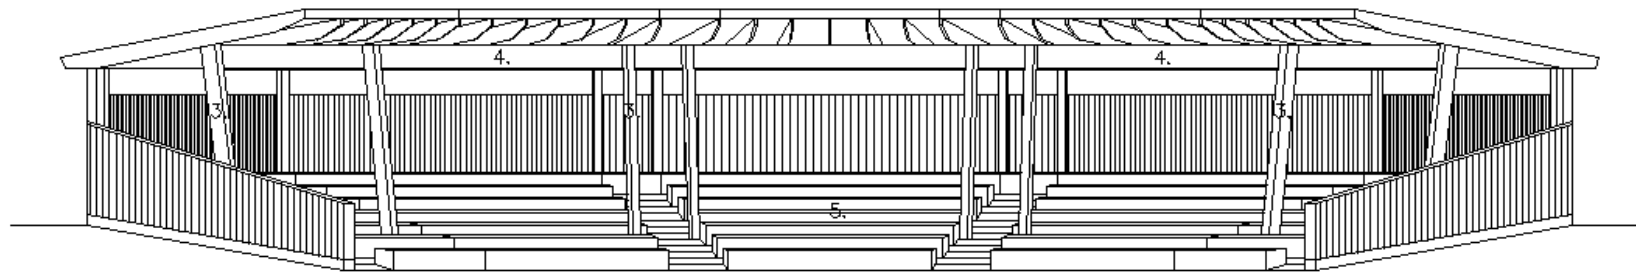

VUOSI 2

Grafiittiseinän suunnittelu 30.8.2021: Tomi Rajala

NÄYTTÄMÖ 30.8.2021

Arkkitehtikuvat: Kimmo Heikkilä

NÄYTTÄMÖ 30.8.2021

An architectural rendering of a modern outdoor amphitheater. The structure features a curved, tiered seating area made of light-colored wooden slats. A circular stage, also made of wooden slats, is positioned in the foreground. A man is playing an acoustic guitar on the stage, with a guitar case and amplifier nearby. Several people are seated on the bleachers, and two children are playing in the center. In the background, there are trees and a colorful, abstract mural on a wall. The sky is overcast.