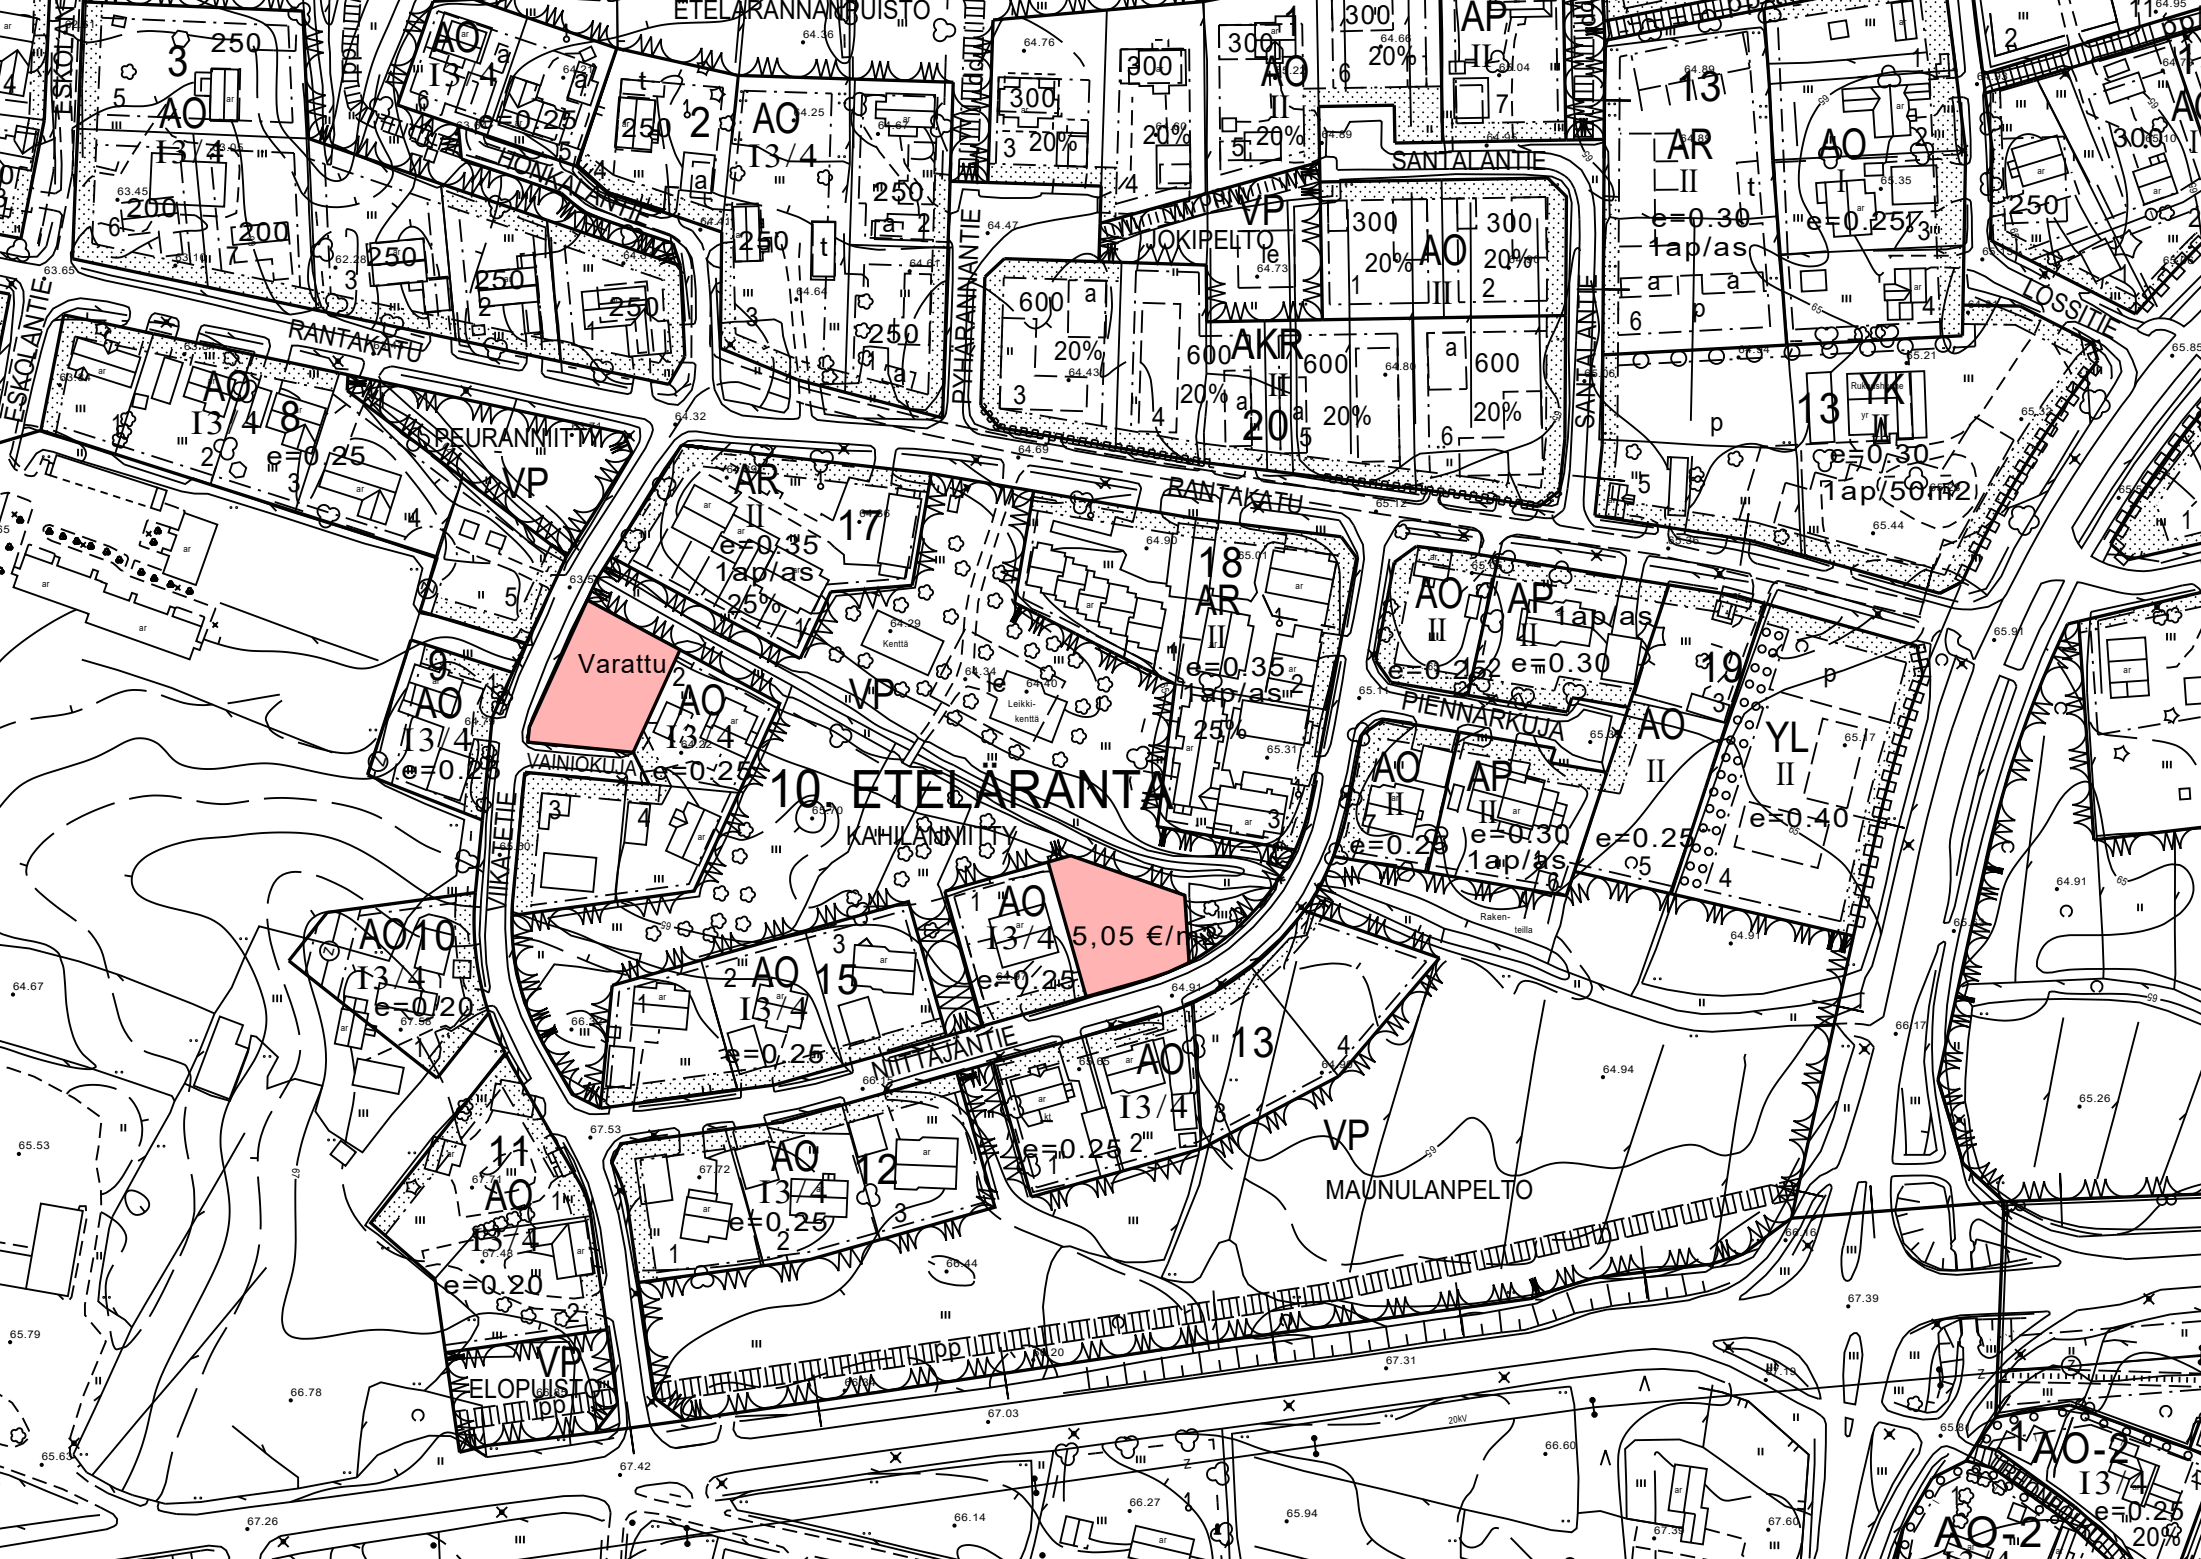

Varattu

10 ETELARANTA

5,05 €/m²

Map labels include: ESKOLANTIE, RANTAKATU, VIKATELTI, VAINIOKULJA, KAHILANVILTY, KITTAJANTIE, MAUNULANPELTO, PIENNAUKUJA, RAKENTAJANTIE, and LOSSITIE. Zoning codes include AO, AP, AR, VP, YL, and AKR. Lot numbers range from 1 to 20. Elevation markers are present throughout the map.